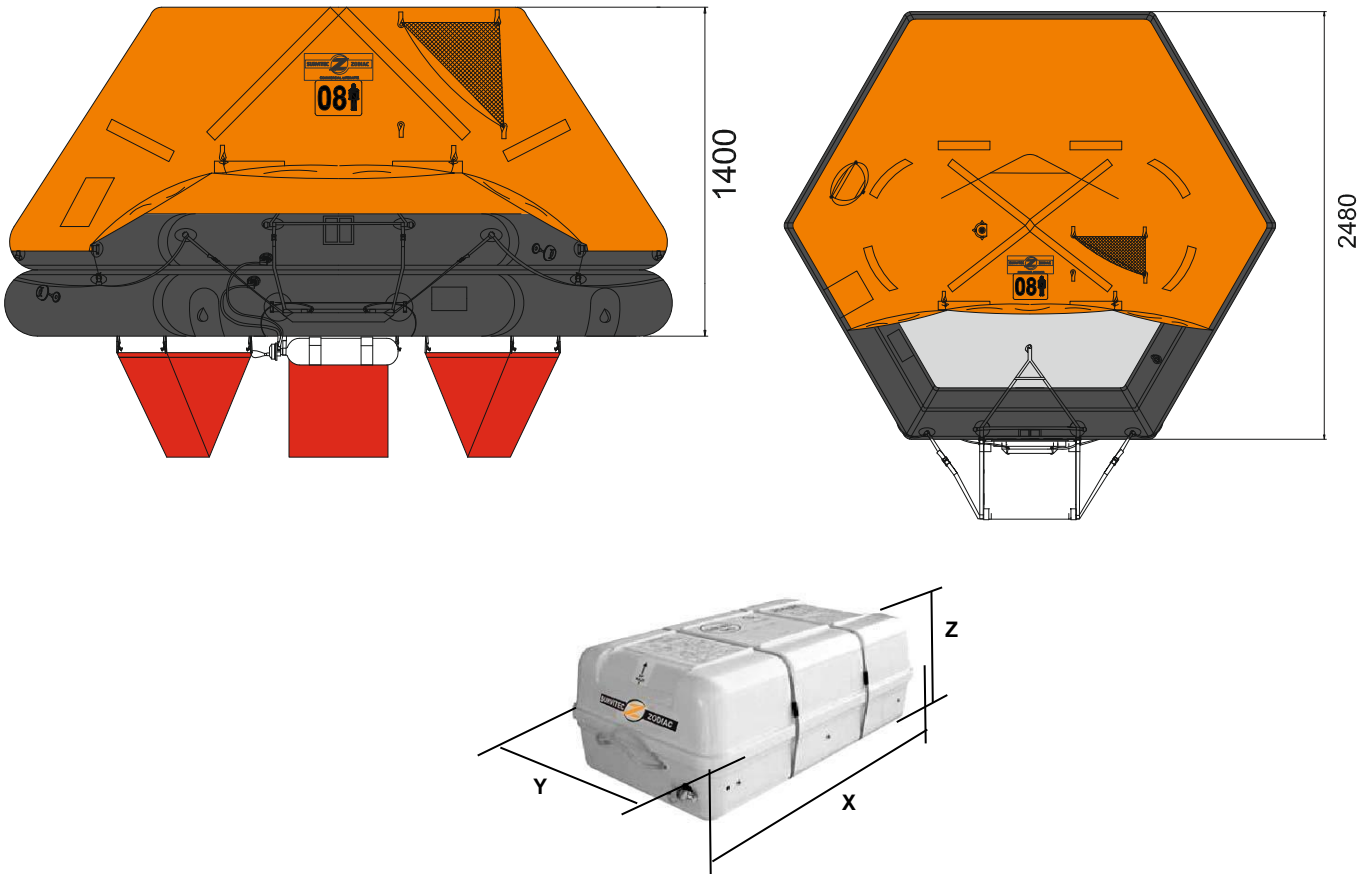

## 8 MAN THROW OVER BOARD LIFERAFT LOW PROFILE CONTAINER SOLAS A & B PACK

8 MAN	A PACK			B PACK		
Container	N135			N134		
Dimensions	X: 1088 mm	Y: 666 mm	Z: 389 mm	X: 965 mm	Y: 596 mm	Z: 380 mm
	X: 3' 6,84"	Y: 2' 2,23"	Z: 1' 3,32"	X: 3' 2"	Y: 1' 11,47"	Z: 1' 2,97"
Liferaft Net Weight	79 kg / 175 pounds			57 kg / 126 pounds		
Max. height stowage	25 m / 83'			25 m / 83'		
Painter line length	35 m / 115'					
Inflation Cylinder	1 x 6,7 liter					

 Crate	X: 1140 mm	Y: 690 mm	Z: 410 mm	X: 1020 mm	Y: 630 mm	Z: 400 mm
	X: 3' 8,89"	Y: 2' 3,17"	Z: 1' 4,15"	X: 3' 4,16"	Y: 2' 0,81"	Z: 1' 3,75"
	84 kg / 186 pounds			61 kg / 135 pounds		
	0,323 m3 / 11,39 cubic foot			0,258 m3 / 9,08 cubic foot		

<b>Towing force</b>	<b>2 knots</b>	<b>3 knots</b>
Without sea anchor	42 daN	65 daN
With sea anchor	87 daN	150 daN

<b>Approvals:</b>	<b>EC (MED) – BV – CCS</b>
-------------------	----------------------------

08 TO LPC EC 12102015 KLT.doc	Issue : 7	Date : 12/10/2015
-------------------------------	-----------	-------------------

Dimensions and weight +/- 5%  
 SURVITEC SAS reserves the right to change specification without notice.  
 For installation, add minimum +10mm for clearance to dimensions of the container.